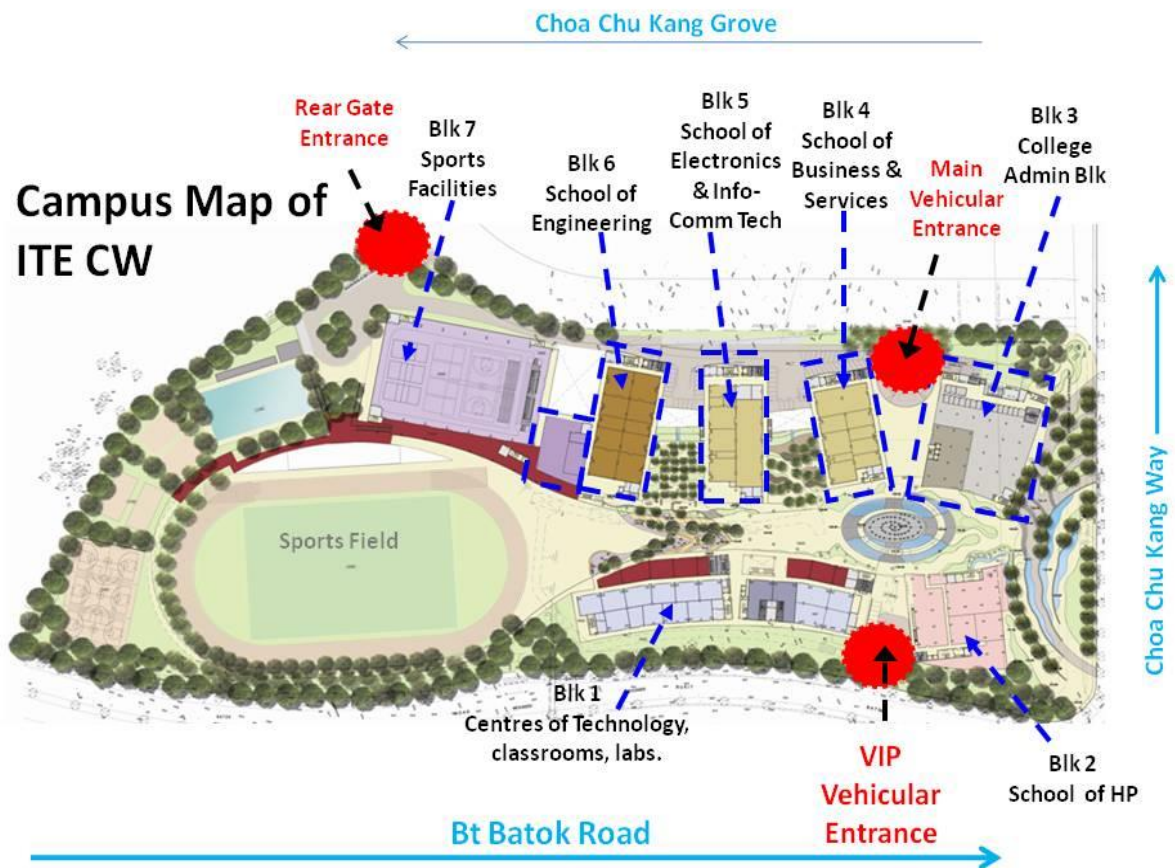

The details of the events:

Dates	Friday, 1 March & 8 March
Reporting Time/ Venues	<u>7:15am</u> at NorthLight School Campus (Buses will be provided to ITE College West) OR <u>8:00am</u> at ITE College West (for students who have obtained permission from their parents and have informed their respective Form Teacher). Please refer to the Campus Map of ITE College West.
End Time	12:30pm
Attire	PE attire and sports shoes
Parents/Guardians to note	Breakfast will be provided for all. Students will be provided transport from ITE College West back to NorthLight School at the end of the Sports Meet. The return time to school is subject to traffic conditions.

Kindly take note of the aforementioned information and continue to partner us in your child's/ward's educational journey.

Thank you.

Sincerely,

Mdm Sung Mee Har
Principal

Reporting details:

- For students going directly to ITE College West, the nearest LRT station is Teck Whye Station.
- Students can also take buses 67 and 188 from Choa Chu Kang Bus Interchange (to alight after 4 stops @ Blk 113) to ITE College West.
- All students to proceed to the Sports Field for attendance taking by their Form Teachers.